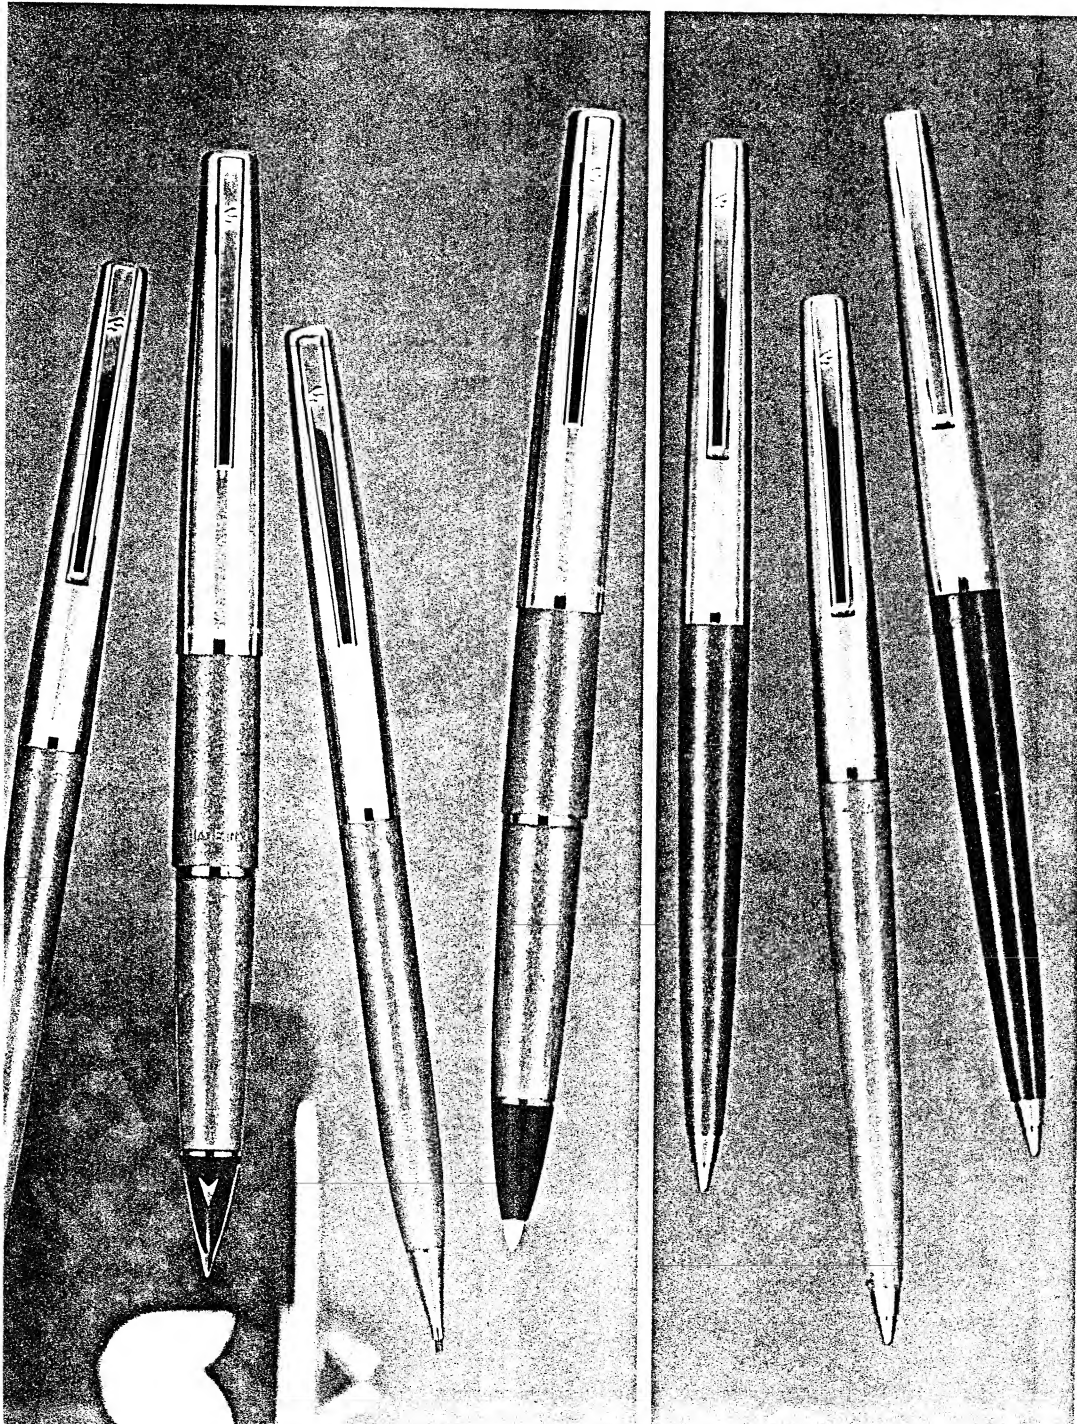

R-316

Sheaffer Stylist™ '404' P

Brushed chrome cap with gold clip and Metallic/Gray, Metallic Blue or Black barrels as illustrated at right.

Ballpoint, $3.95. Cartridge Pen, $5.00. Pencil, $3.95. "Glideriter", $3.95.

Attractive new counter displays are economical of counter space, yet, present prestige background for prestige merchandise.

R-296G

Prepacked with 12 Stylist '404' "Glideriters" 7 1/4" high, 15 3/4" wide, 10 1/8" deep. List Price $47.40

R-296L

Prepacked with an assortment of Stylist '404' cartridge pens, ballpoints, pencils, and "Glideriters". 7 1/4" high, 15 3/4" wide, 10 1/8" deep. List Price $74.50

R-316

It's packed with assortment 129 18" high, 17 1/2" wide, 8 1/4" deep. List Price $129.10

R-296G